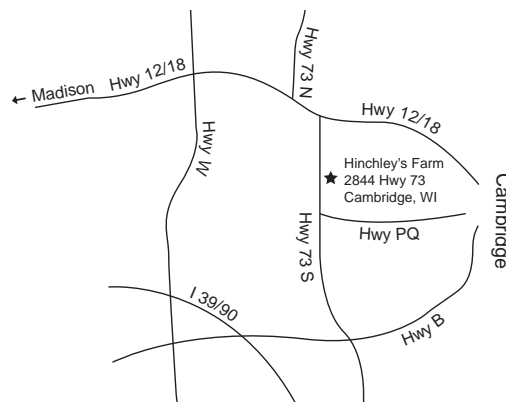

Dane County's 31st Annual Breakfast on the Farm

Saturday, June 13, 2009

Breakfast Served: 7:00 a.m. to 11:00 a.m.

Enjoy scrambled eggs with cheese, sausage, coffee cake, a variety of cheese, milk, coffee and strawberry ice cream sundaes!

Hosts

Hinchley's Dairy Farm
Tina & Duane Hinchley & Family
2844 Hwy 73
Cambridge, WI

Admission & Breakfast:

Ages 12 & up	\$6.00
Ages 3-11	\$4.00
Ages 0-2	Free

Enjoy a morning at the farm!

Breakfast
 Animals

- Live Music featuring The Soggy Prairie Boys
- Vendors Offering Samples of Dairy Products
- Live Broadcast by Q106
- Guest Speaker-Pam Jahnke, Farm Director, WI Farm Report Radio
- Crowning of Dane County's 1st Fairest of the Fair
- Appearance by Alice in Dairyland
- Meet Ronald McDonald
- Horse-Drawn Wagon Rides
- Self Guided Farm Tours
- Large Machinery Display
- Educational Displays
- And much, much more!